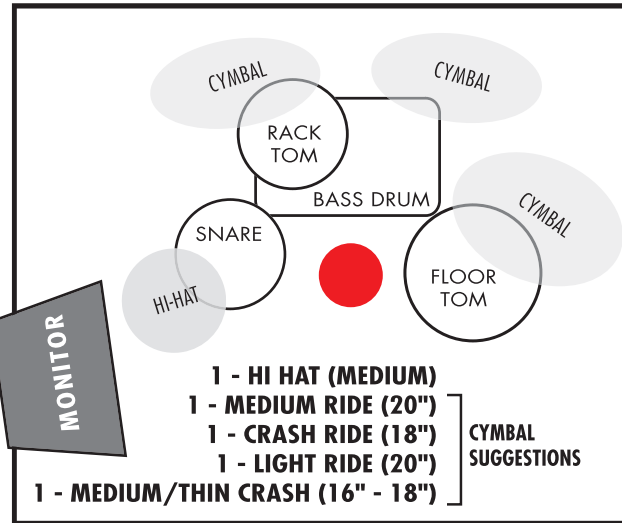

FRONT OF STAGE

TRIO

1. In Monitor:
2. All vocals
   - Bass (minimal)
   - NO DRUMS

1. In Monitors:
2. All vocals
   - Snare drum
   - Overheads

• SHURE SM58

NICK MOSS

GUITAR AMP

POWER

HEAD:

- SWR
- GK
- TRACE ELLIOT
- AMPEG

SPEAKERS:
TOP: 4 X 10 and
BOTTOM: 1 X 15
(or)
1- 8 X 10 CABINET

UPRIGHT

ELECTRIC

POWER

BASS RIG

In Monitor:

- All vocals
- Guitar
- Bass
- NO DRUMS

GUITAR AMP COMBO OPTIONS:

- 1 - Fender Bassman
- or
- 1 - Fender Super Reverb

NICK MOSS BAND

Have questions?
Contact Nick at (847) 312-4434 or
email nick@nickmoss.com